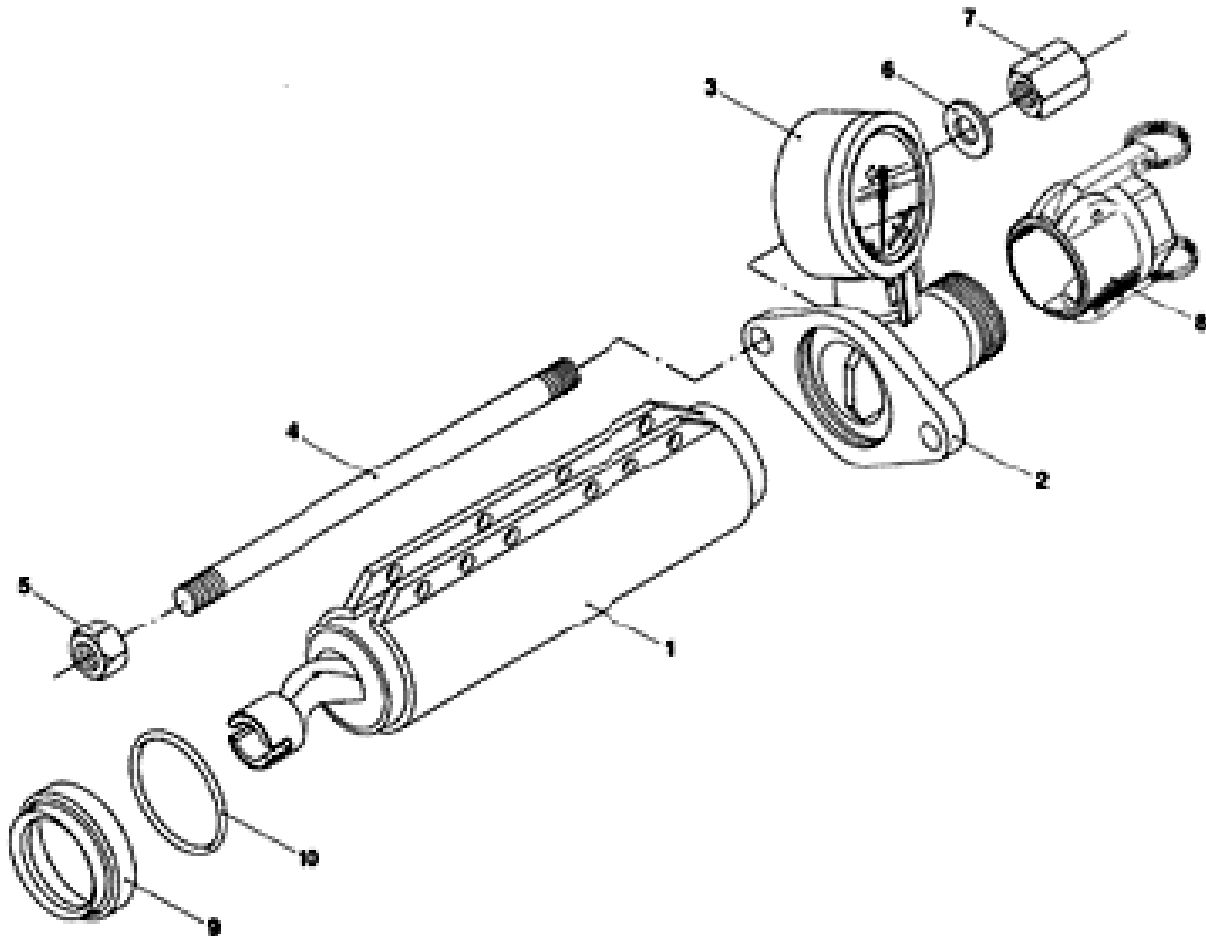

Spray-Tech S5EV PUMP WORM PUMP

Item Number	Part Number	Qty	Specifications	Worm Pump Description
	202193003			Worm pump
1	204627001	1		Worm pump
2	202189004	1		Pressure connection
3	011732008	1	0-40bar	Pressure gauge
4	010266009	2	M20 x 580	Tie rod
5	033710008	2	M20 DIN934-8	Hexagonal nut
6	037112000	2	B21 DIN125-St	Washer
7	213333001	2	BM20 DIN6330-10	Hexagonal nut
8	211599009	1	M-DN35 GI 1/2	Coupling
9	207683000	1		Intermediate ring
10	017276005	1	106 x 3 DIN377ONB70	O-ring

Spray-Tech S5EV PUMP WORM PUMP

Item Number	Part Number	Qty	Specifications	Worm Pump Description
	204627001	1		Worm pump
1	201111002	1		Rotor
2	211355007	1	2L6 gelb	Stator
3	072300000	1		Clamping jacket
4	032425006	4	M16x100 DIN933-8.8	Hexagon head cap screw
5	037111001	4	B17 DIN125-St	Washer
6	034109003	4	M16 DIN985-10	Hexagonal nut, self-lock